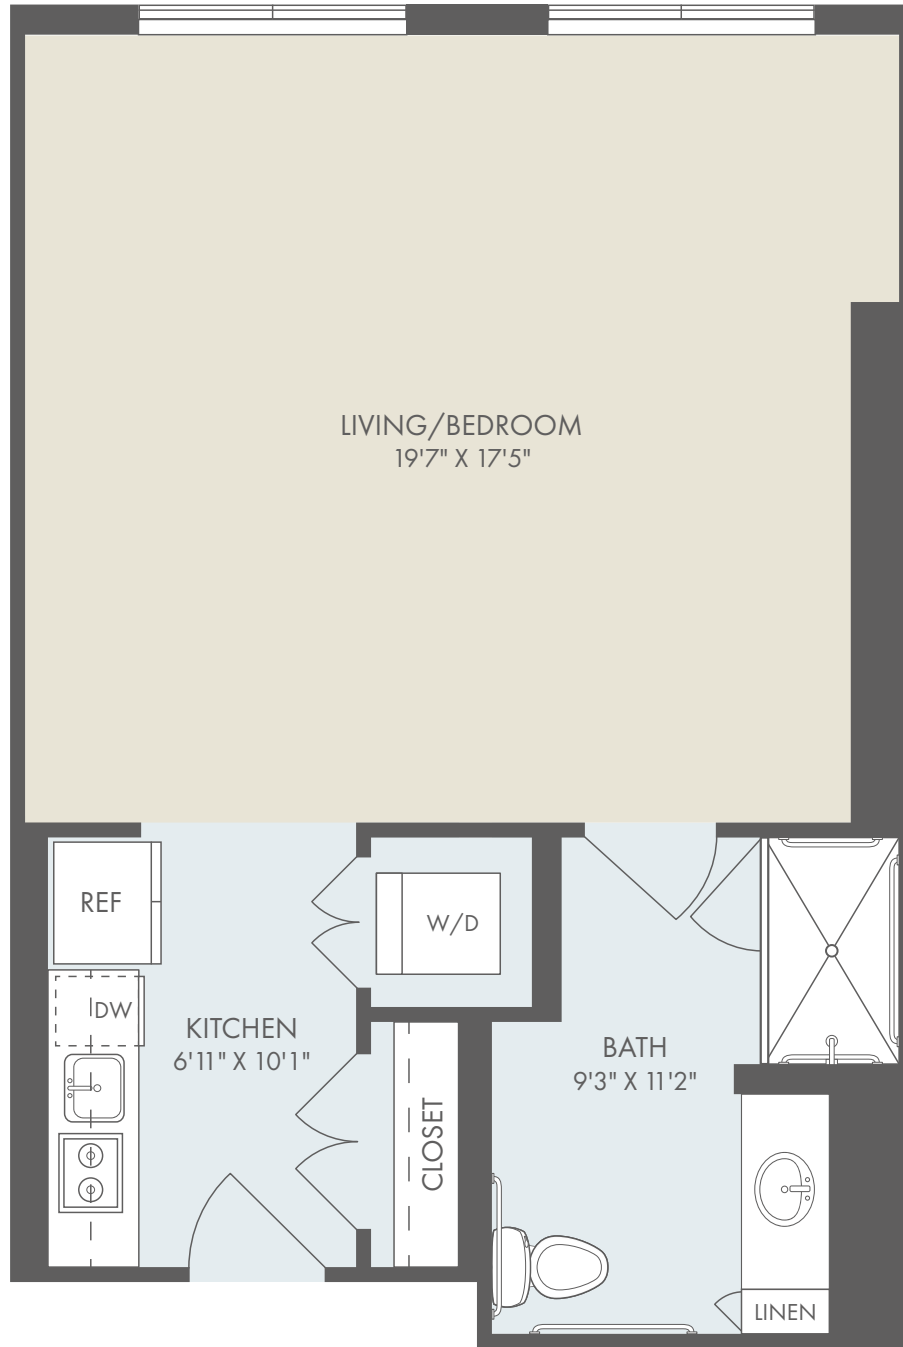

WHITNEY C

ASSISTED LIVING AT THE CARNEGIE

STUDIO

587 sq. ft.

129 ELLINGTON BOULEVARD
GAITHERSBURG, MARYLAND 20878
240.434.0292

THE CARNEGIE
at Washingtonian Center

A KISCO SIGNATURE COMMUNITY