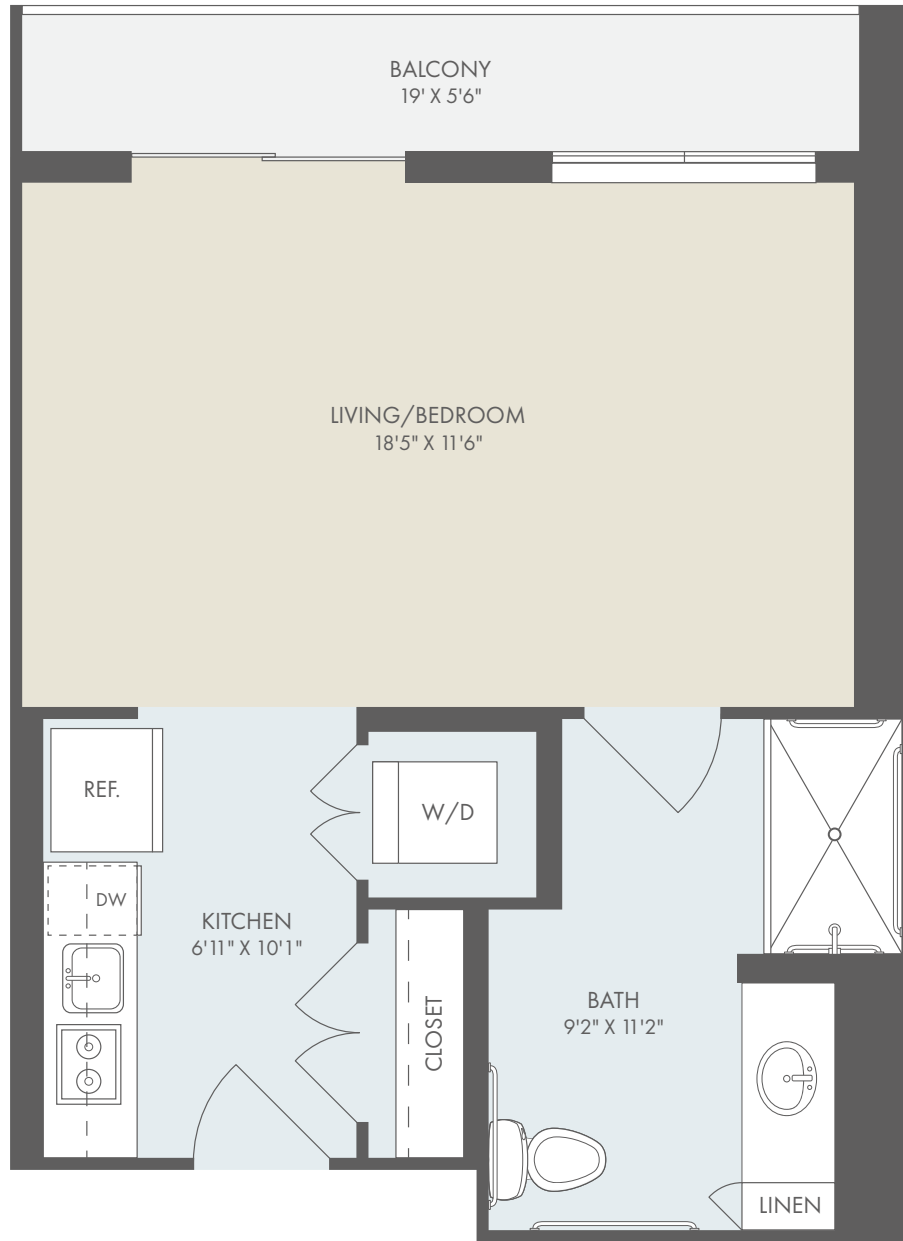

WHITNEY A

ASSISTED LIVING AT THE CARNEGIE

STUDIO

477 sq. ft.

129 ELLINGTON BOULEVARD
GAITHERSBURG, MARYLAND 20878
240.434.0292

THE CARNEGIE
at Washingtonian Center

A KISCO SIGNATURE COMMUNITY

WHITNEY B

ASSISTED LIVING AT THE CARNEGIE

STUDIO

577 sq. ft.

129 ELLINGTON BOULEVARD
GAITHERSBURG, MARYLAND 20878
240.434.0292

THE CARNEGIE
at Washingtonian Center

A KISCO SIGNATURE COMMUNITY

WHITNEY C

ASSISTED LIVING AT THE CARNEGIE