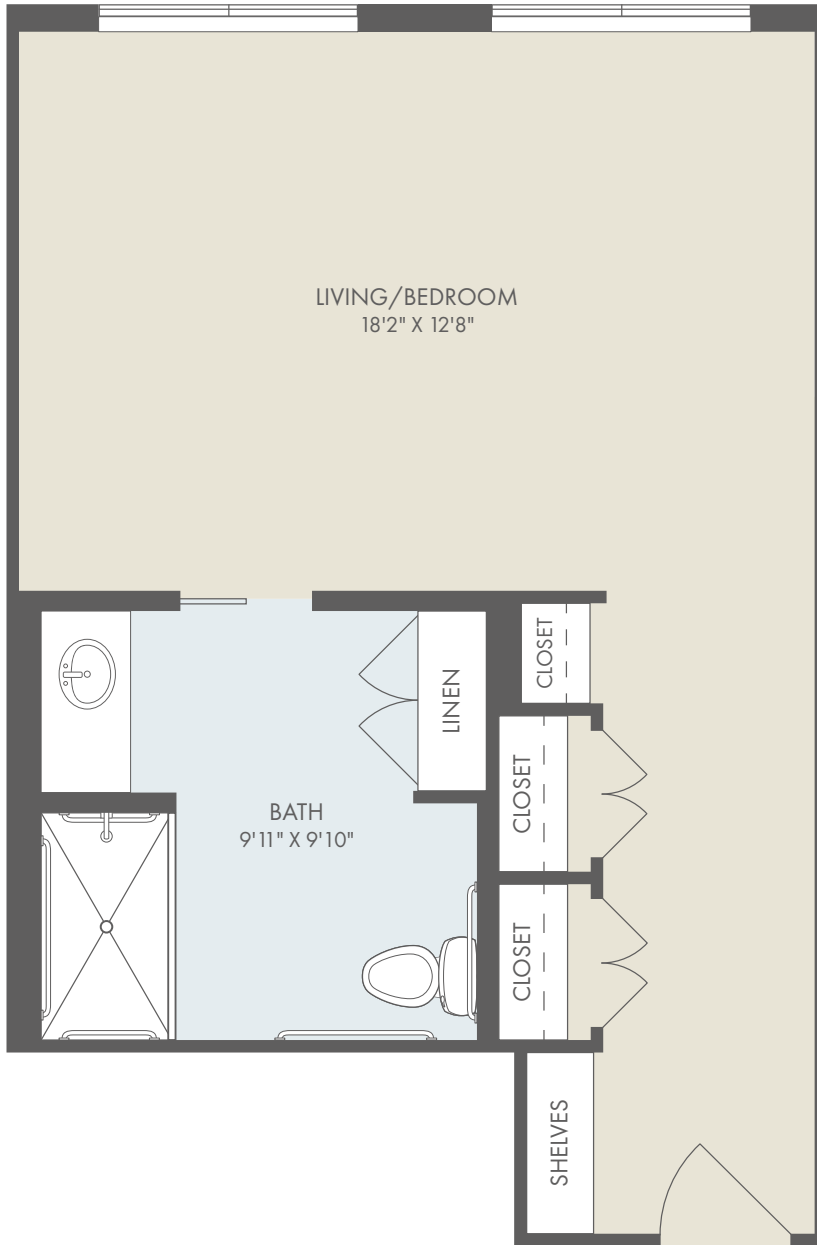

# HARPER (ACCESSIBLE)

# STUDIO

MEMORY CARE AT THE CARNEGIE

504 sq. ft.

129 ELLINGTON BOULEVARD  
GAITHERSBURG, MARYLAND 20878  
240.434.0292

  
**THE CARNEGIE**  
at Washingtonian Center

A KISCO SIGNATURE COMMUNITY