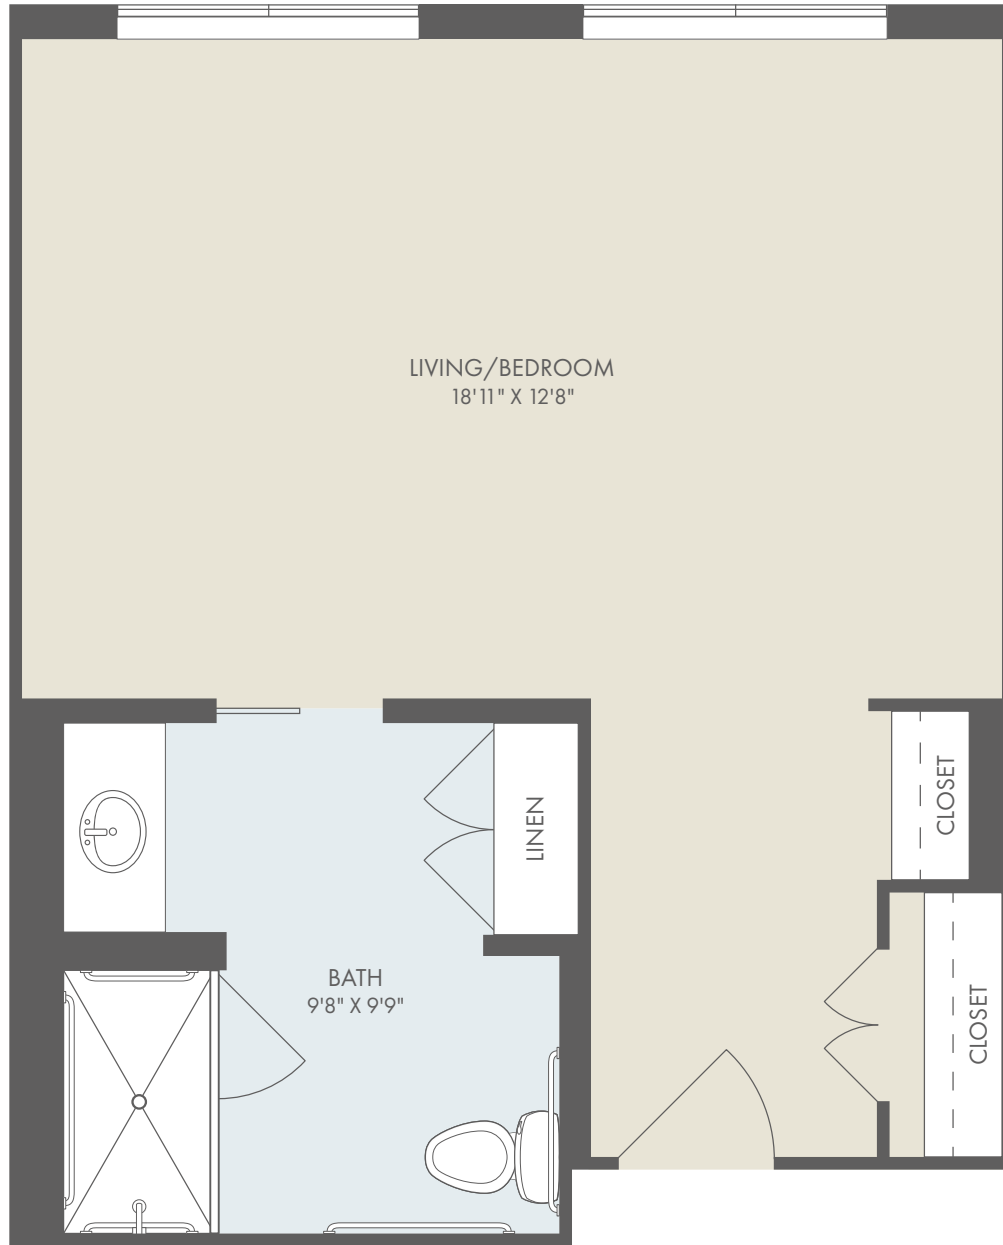

EMERSON A

MEMORY CARE AT THE CARNEGIE

STUDIO

462 sq. ft.

129 ELLINGTON BOULEVARD
GAITHERSBURG, MARYLAND 20878
240.434.0292

THE CARNEGIE
at Washingtonian Center

A KISCO SIGNATURE COMMUNITY

LIFEATTHECARNEGIE.COM