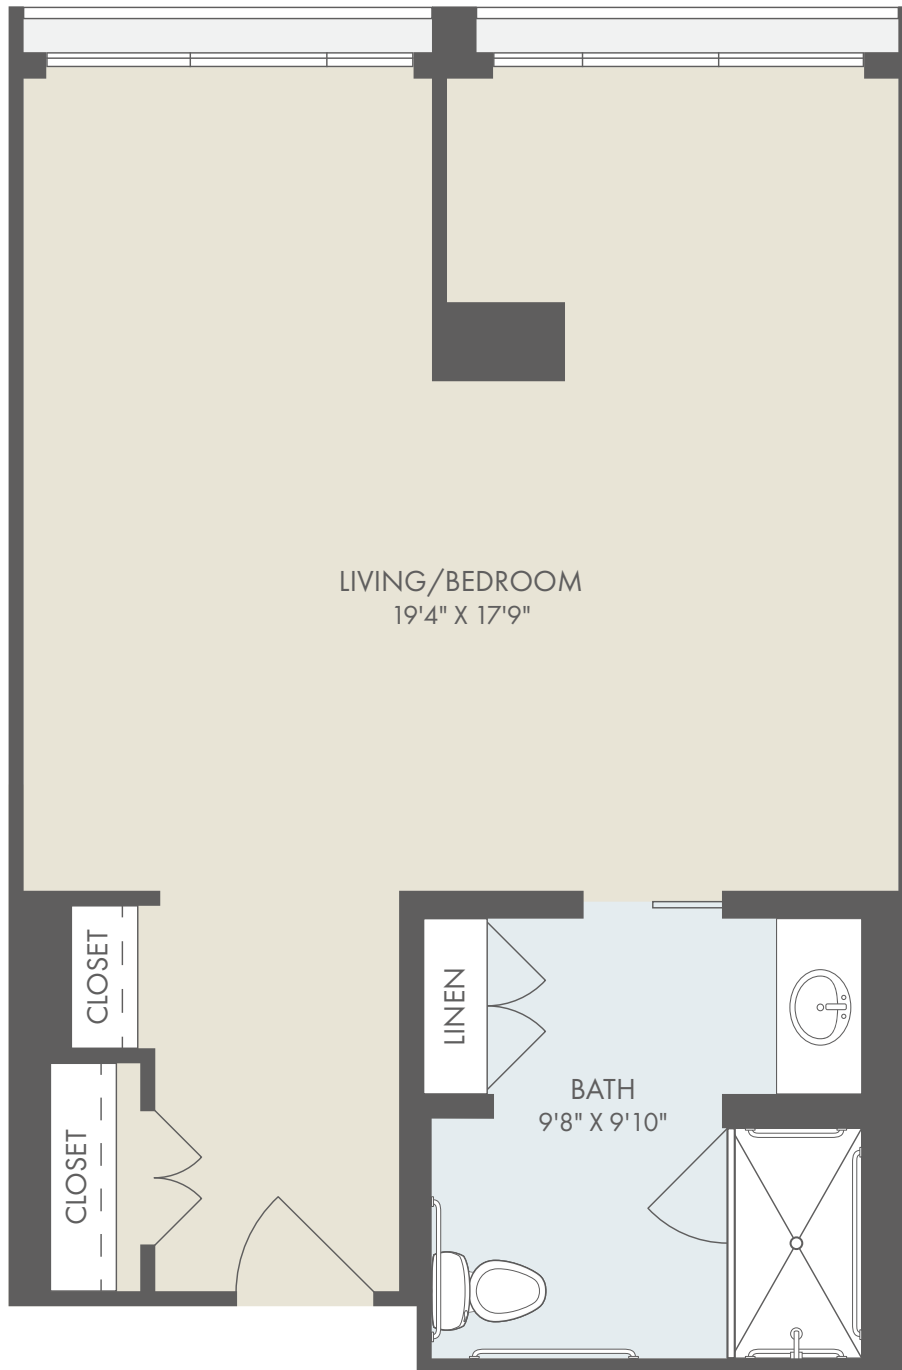

EMERSON D

MEMORY CARE AT THE CARNEGIE

STUDIO

511 sq. ft.

129 ELLINGTON BOULEVARD
GAITHERSBURG, MARYLAND 20878
240.434.0292

THE CARNEGIE
at Washingtonian Center

A KISCO SIGNATURE COMMUNITY