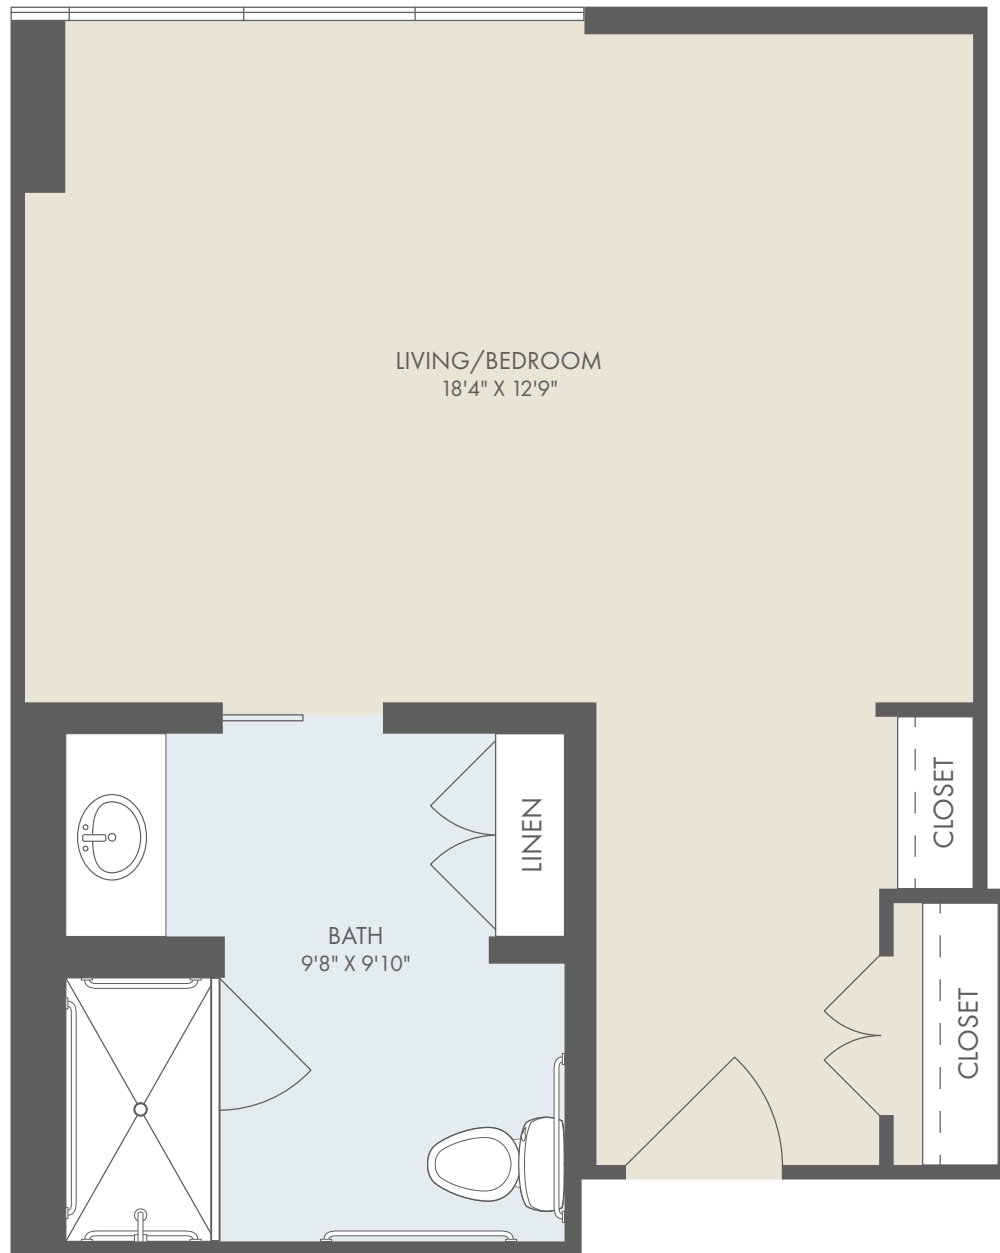

EMERSON C

MEMORY CARE AT THE CARNEGIE

STUDIO

452 sq. ft.

129 ELLINGTON BOULEVARD
GAITHERSBURG, MARYLAND 20878
240.434.0292

THE CARNEGIE
at Washingtonian Center

A KISCO SIGNATURE COMMUNITY