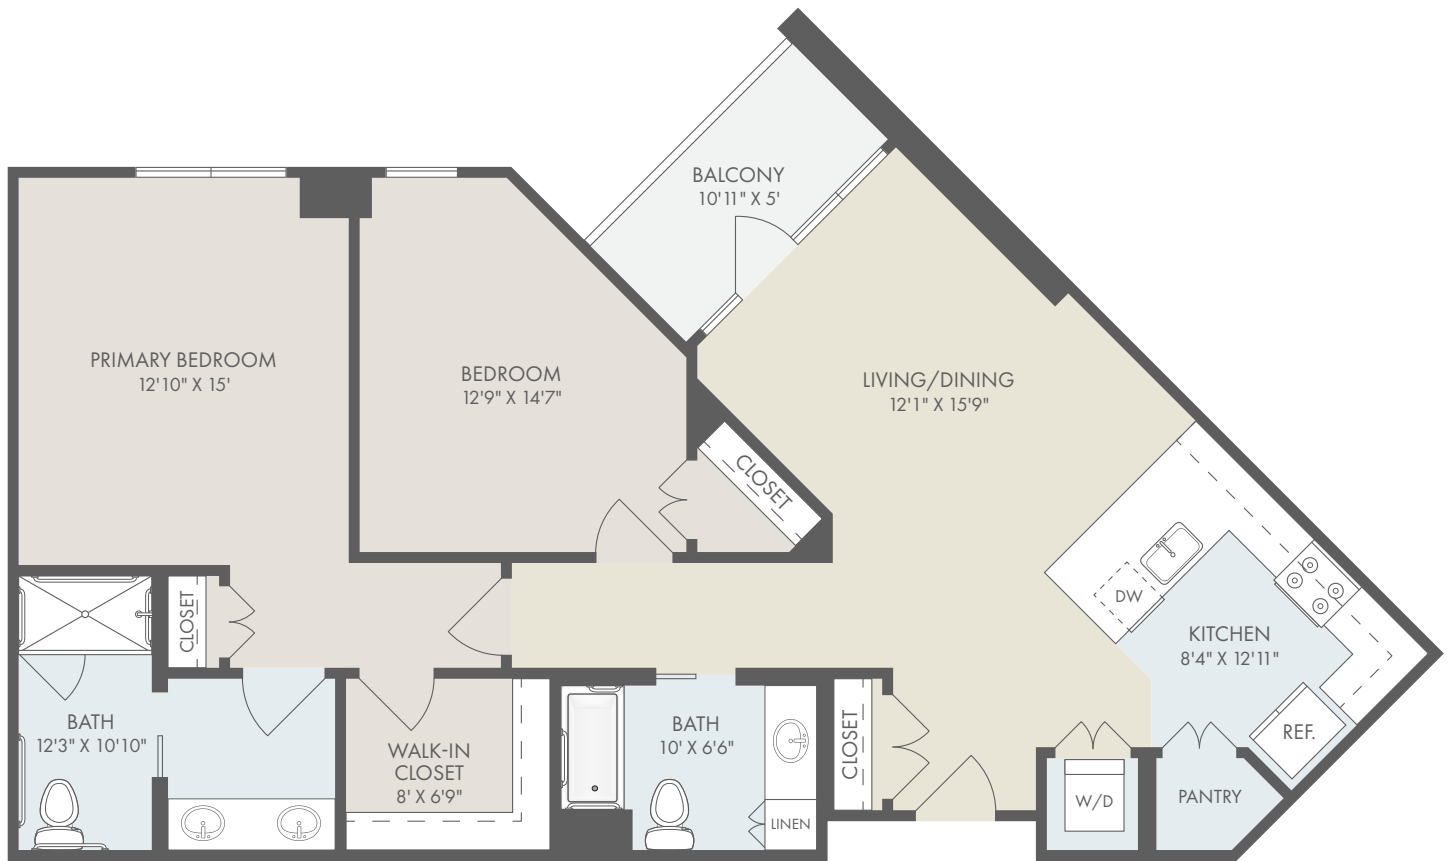

Forbes    

CHOPIN C

INDEPENDENT LIVING AT THE CARNEGIE

2 BR / 2 BA

1370 sq. ft.

129 ELLINGTON BOULEVARD
GAITHERSBURG, MARYLAND 20878
240.434.0292

THE CARNEGIE
at Washingtonian Center

A KISCO SIGNATURE COMMUNITY

CHOPIN D

INDEPENDENT LIVING AT THE CARNEGIE

2 BR / 2 BA

1233 sq. ft.

129 ELLINGTON BOULEVARD
GAITHERSBURG, MARYLAND 20878
240.434.0292

THE CARNEGIE
at Washingtonian Center

A KISCO SIGNATURE COMMUNITY