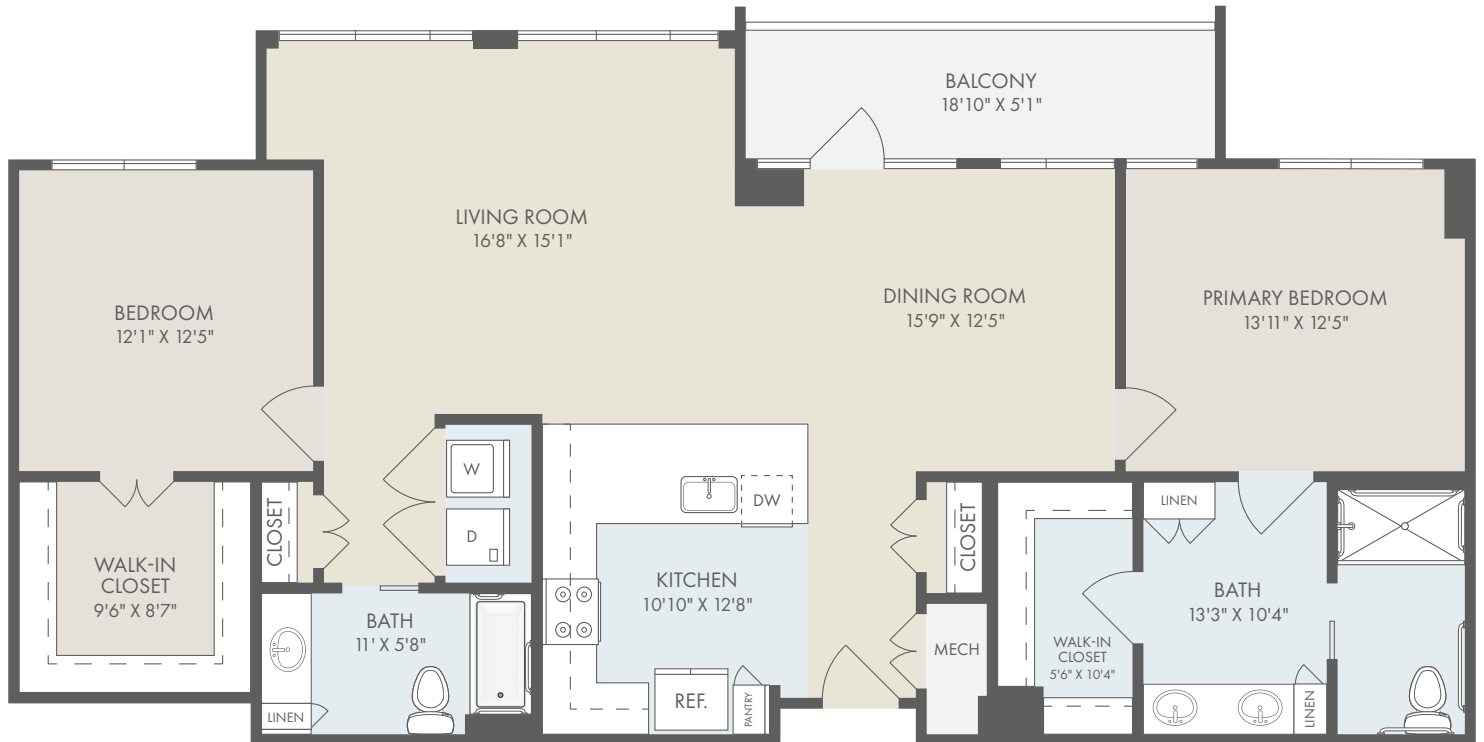

CHOPIN A

INDEPENDENT LIVING AT THE CARNEGIE

2 BR / 2 BA

1279 sq. ft.

129 ELLINGTON BOULEVARD
GAITHERSBURG, MARYLAND 20878
240.434.0292

THE CARNEGIE
at Washingtonian Center

A KISCO SIGNATURE COMMUNITY

CHOPIN B

INDEPENDENT LIVING AT THE CARNEGIE

2 BR / 2 BA

1513 sq. ft.

129 ELLINGTON BOULEVARD
GAITHERSBURG, MARYLAND 20878
240.434.0292

THE CARNEGIE
at Washingtonian Center

A KISCO SIGNATURE COMMUNITY

LIFEATTHECARNEGIE.COM

Forbes    

CHOPIN C

INDEPENDENT LIVING AT THE CARNEGIE

2 BR / 2 BA

1370 sq. ft.

129 ELLINGTON BOULEVARD
GAITHERSBURG, MARYLAND 20878
240.434.0292

THE CARNEGIE
at Washingtonian Center

A KISCO SIGNATURE COMMUNITY